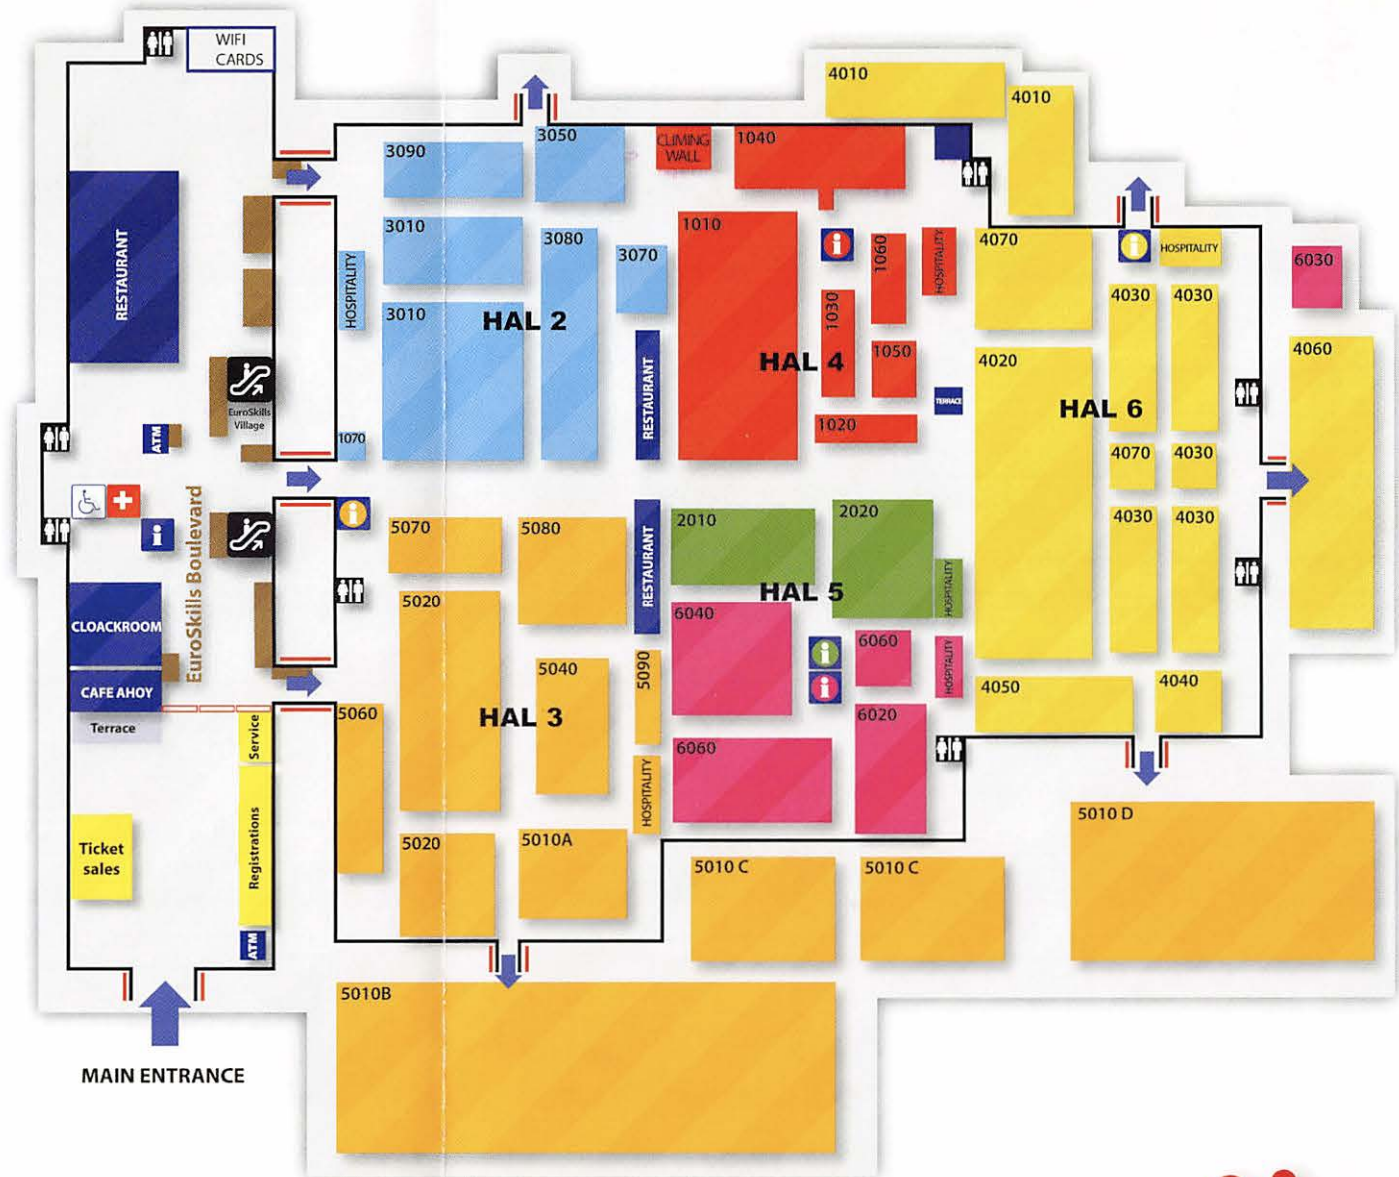

**Ahoy.**  
rotterdam

EuroSkills

**FLOORPLAN**

## COMPETITIONS & DEMONSTRATIONS

- CREATIVE ARTS & FASHION**
  - 1010 Floristry
  - 1020 Gaming
  - 1030 Window Display
  - 1040 Hairdressing
  - 1050 Shoe maker
  - 1060 Fashion
- INFORMATION & COMMUNICATION TECHNOLOGY**
  - 2010 Office IT Team
  - 2020 Cross Media Publishing
- MANUFACTURING & ENGINEERING TECHNOLOGY**
  - 3010 Manufacturing Technologies
  - 3050 Deltalinqs
  - 3070 Mobile Robotics
  - 3080 Mechatronics
  - 3090 Electronics Workshop Team
  - 1070 Jewelry
- CONSTRUCTION, BUILDING & INSTALLATION**
  - 4010 Landscape Gardening & Design
  - 4020 Installation Technology
  - 4030 Building Construction
  - 4040 Plastering
  - 4050 Painting
  - 4060 Road Construction
  - 4070 Joinery
- TRANSPORTATION & LOGISTICS**
  - 5010 Transport Technology & Logistics
  - 5020 Automotive Technology Light Vehicle
  - 5040 Motorcycle Technology
  - 5060 Transport Logistics
  - 5070 Autobody Repair
  - 5080 Automotive
  - 5090 Snap on Tools
- SOCIAL, PERSONAL & HOSPITALITY SERVICES**
  - 6020 Caring
  - 6030 Farrier
  - 6040 Cleaning Services
  - 6060 Cook & Serve

TOYOTA

Microsoft

FESTO

Autodesk

SAVANTIS

Waartrum Affluw en Onderhoud  
Presentatie en Communicatie

Gemeente Rotterdam

ONDER  
NORM  
LTOUR  
NORM  
SCHAP